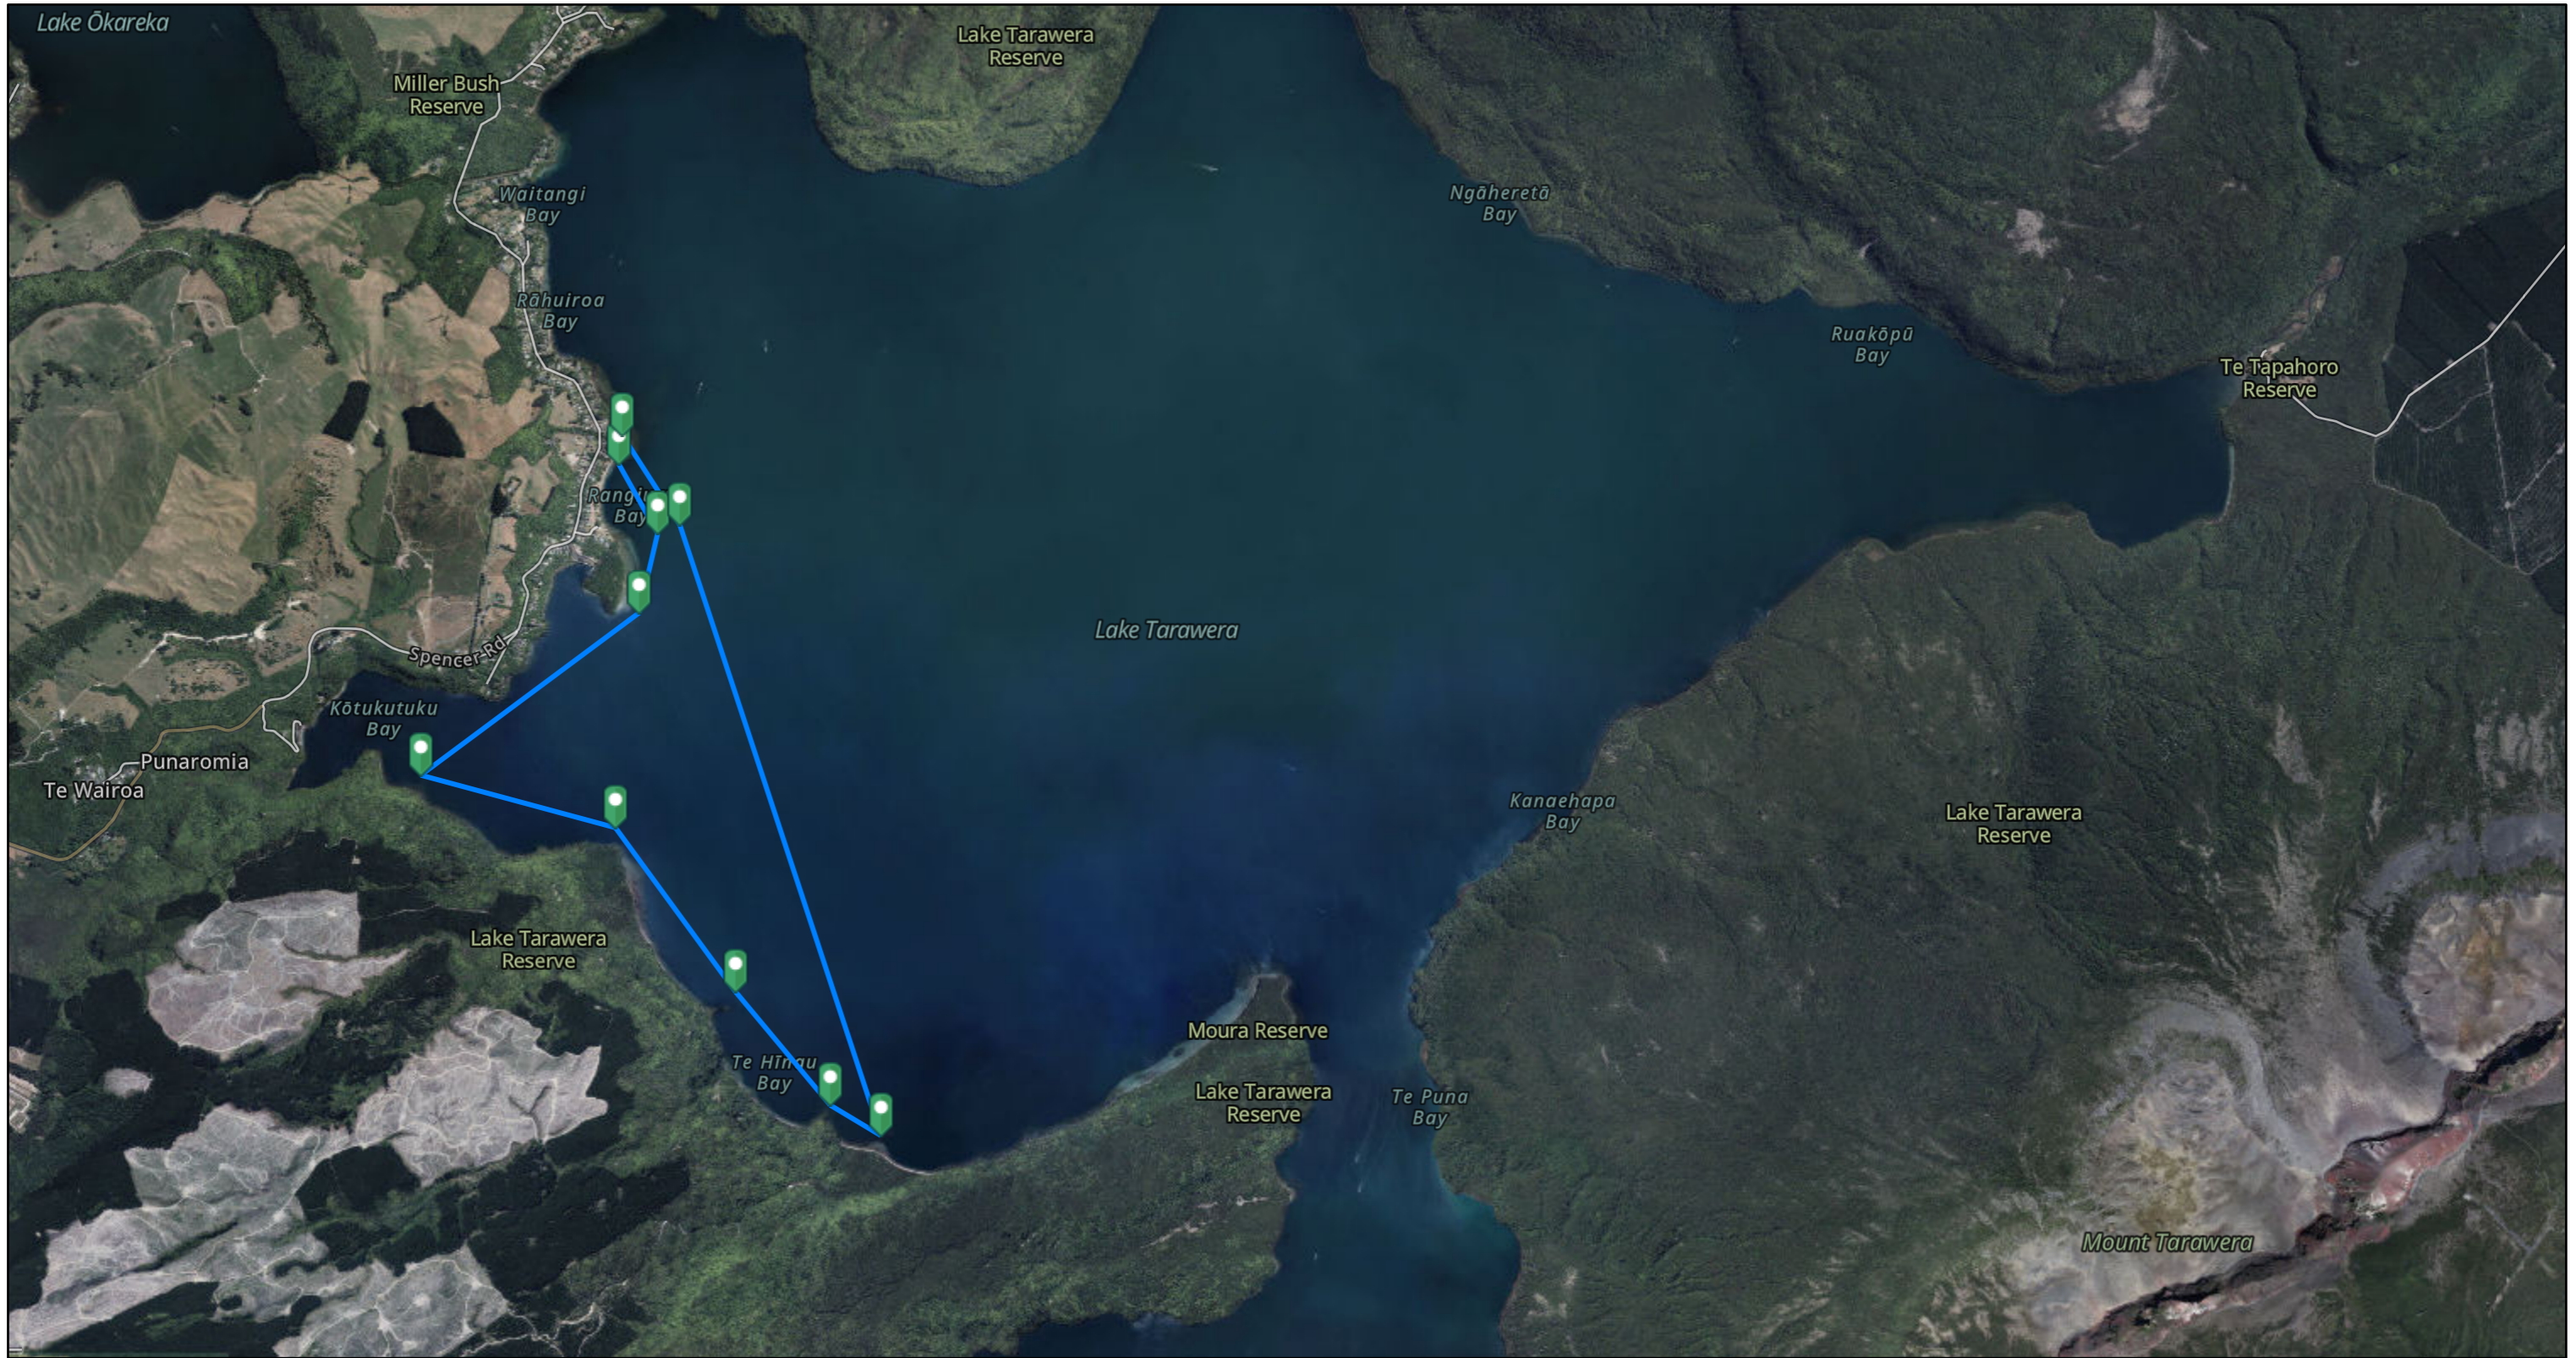

Rotohoe Race 2 10km Option 3

19/04/2023, 2:51:02 pm

1:36,112

Eagle Technology, LINZ, StatsNZ, NIWA, Natural Earth, © OpenStreetMap contributors., Eagle Technology, Land Information New Zealand, GEBCO, Community maps contributors